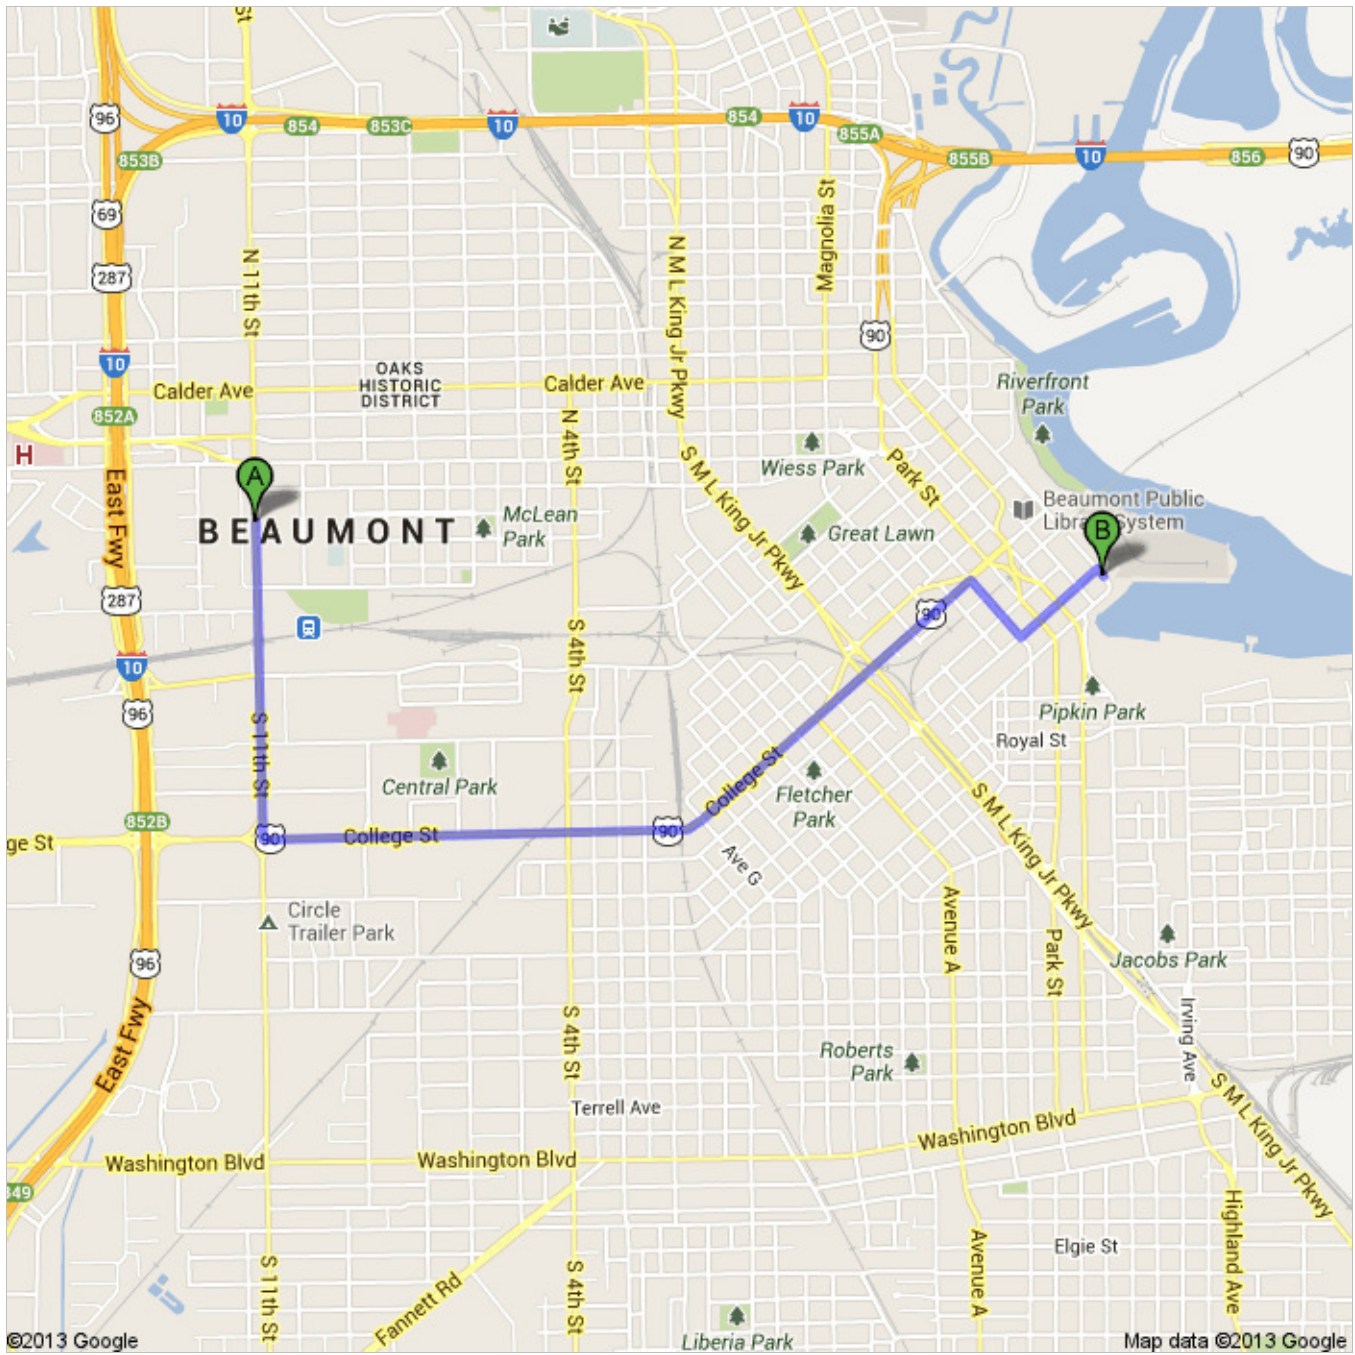

Directions to Port of Beaumont
1225 Main St, Beaumont, TX 77701
3.5 mi – about 10 mins

 69 N 11th St, Beaumont, TX 77702

-
1. Head **south** on **N 11th St** toward **Smart St**
About 2 mins go 0.8 mi
total 0.8 mi
 -  2. Turn left onto **College St**
About 5 mins go 2.1 mi
total 3.0 mi
 -  3. Turn right onto **Neches St**
About 55 secs go 0.2 mi
total 3.2 mi
 -  4. Take the 2nd left onto **Franklin St**
About 2 mins go 0.3 mi
total 3.5 mi
 -  5. Turn right onto **Main St**
Destination will be on the left go 138 ft
total 3.5 mi

 **Port of Beaumont**
1225 Main St, Beaumont, TX 77701

These directions are for planning purposes only. You may find that construction projects, traffic, weather, or other events may cause conditions to differ from the map results, and you should plan your route accordingly. You must obey all signs or notices regarding your route.

Map data ©2013 Google

Directions weren't right? Please find your route on maps.google.com and click "Report a problem" at the bottom left.