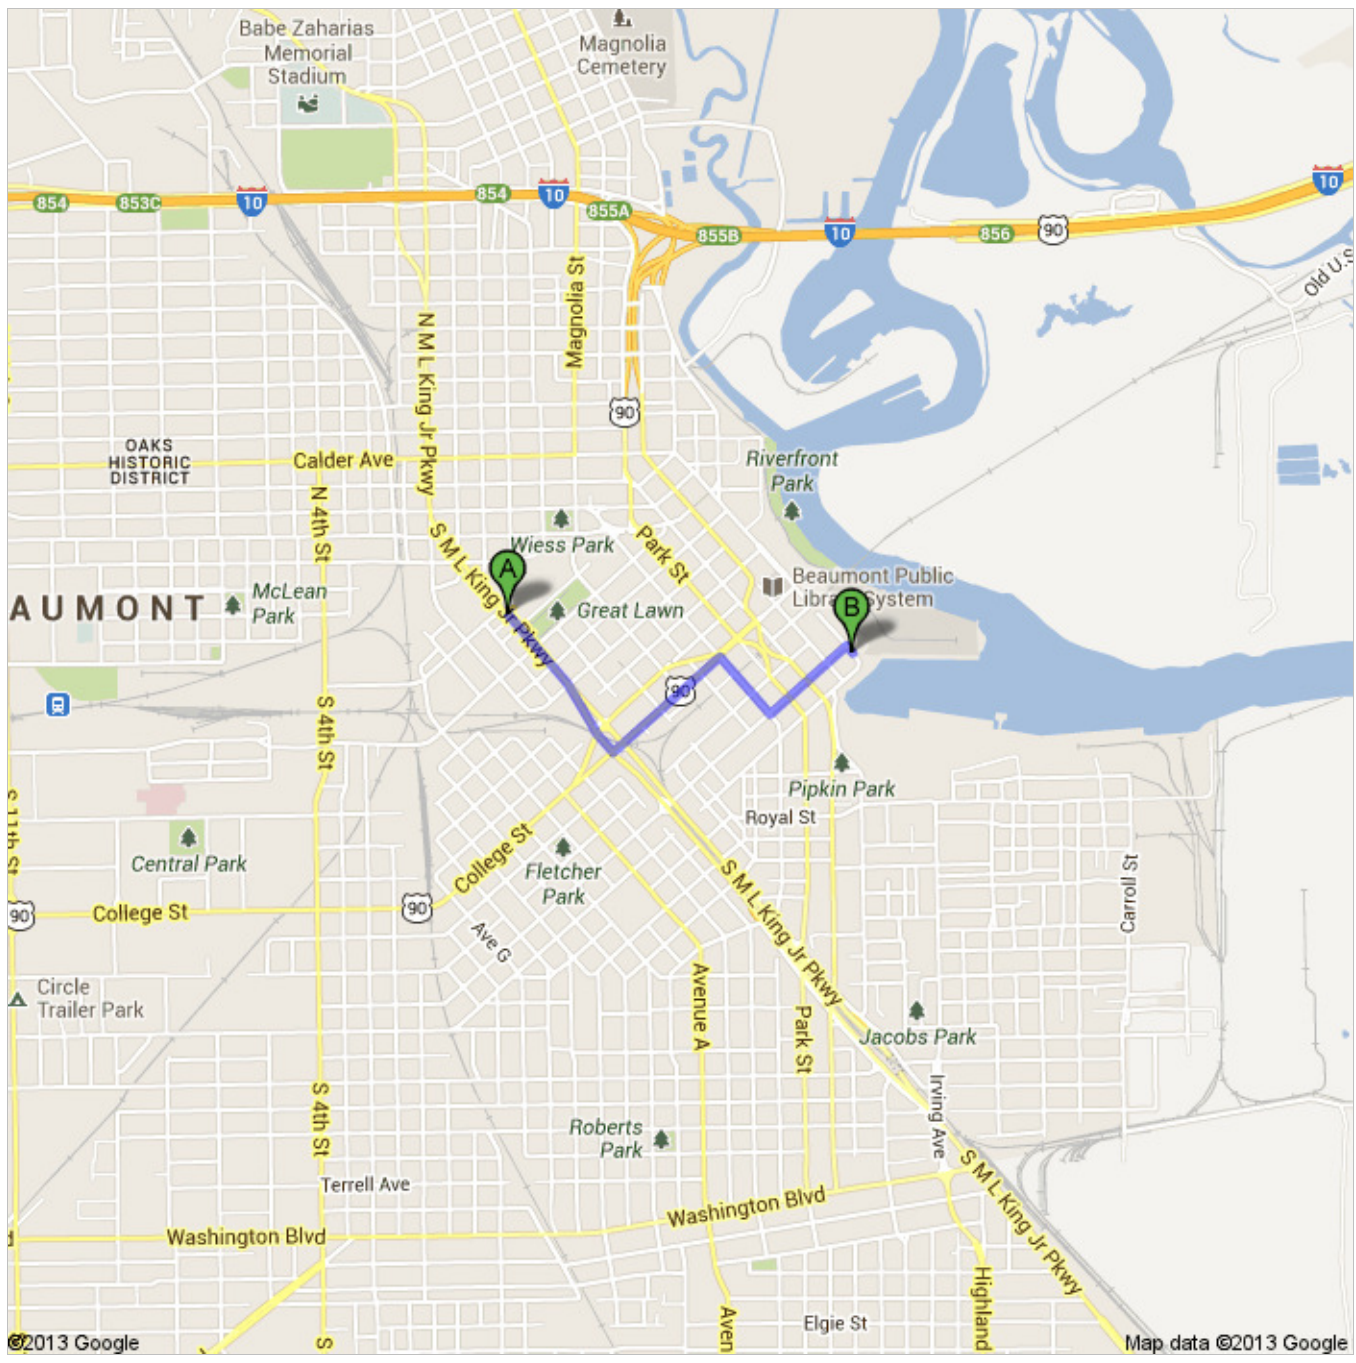

**Directions to Port of Beaumont**  
1225 Main St, Beaumont, TX 77701  
1.4 mi – about 6 mins

 69 S M L King Jr Pkwy, Beaumont, TX 77701

- 
- |  |   |                           |
|--|---|---------------------------|
| 1.   | Head <b>southeast</b> on <b>S M L King Jr Pkwy</b> toward <b>Cement St</b><br>About 1 min | go 0.5 mi<br>total 0.5 mi |
|  | 2. Turn left onto <b>College St</b><br>About 2 mins                                       | go 0.4 mi<br>total 0.8 mi |
|  | 3. Turn right onto <b>Neches St</b><br>About 55 secs                                      | go 0.2 mi<br>total 1.0 mi |
|  | 4. Take the 2nd left onto <b>Franklin St</b><br>About 2 mins                              | go 0.3 mi<br>total 1.3 mi |
|  | 5. Turn right onto <b>Main St</b><br>Destination will be on the left                      | go 138 ft<br>total 1.4 mi |

 **Port of Beaumont**  
1225 Main St, Beaumont, TX 77701

---

These directions are for planning purposes only. You may find that construction projects, traffic, weather, or other events may cause conditions to differ from the map results, and you should plan your route accordingly. You must obey all signs or notices regarding your route.

Map data ©2013 Google

Directions weren't right? Please find your route on <a href="http://maps.google.com">maps.google.com</a> and click "Report a problem" at the bottom left.
---